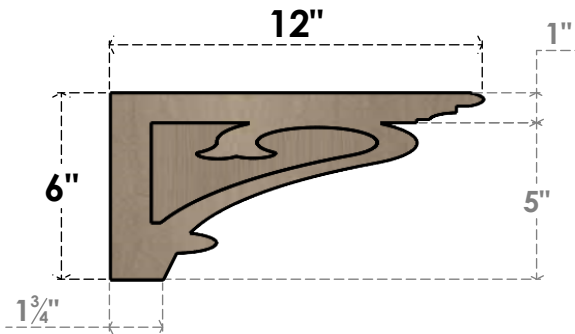

ITEM NUMBER: CORU06X12X06MAYRCPR

6"W X 12"D X 6"H SERIES 3 WIDE MAYFLOWER ROUGH CEDAR TIMBERTHANE
FAUX WOOD CORBEL, PRIMED

SIDE PROFILE

FRONT PROFILE

ISOMETRIC

EKENA MILLWORK
2300 WEST MAIN ST.
CLARKSVILLE, TX 75426
TOLL FREE: 866-607-0453
WWW.EKENAMILLWORK.COM

NOTES

1. INSTALLATION TO BE COMPLETED IN ACCORDANCE WITH MANUFACTURER'S SPECIFICATIONS.
2. DRAWING MAY NOT BE TO SCALE
3. THIS DRAWING IS INTENDED FOR DESIGN AND PLANNING PURPOSES ONLY.
4. ALL INFORMATION CONTAINED HEREIN WAS CURRENT AT THE TIME OF DEVELOPMENT BUT MUST BE REVIEWED AND APPROVED BY THE PRODUCT MANUFACTURER TO BE CONSIDERED ACCURATE.
5. TIMBERTHANE ARCHITECTURAL PRODUCTS ARE MADE FROM HIGH DENSITY URETHANE AND COME FACTORY PRIMED