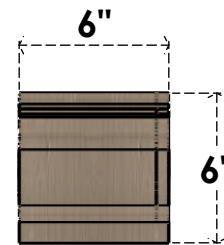

ITEM NUMBER: CORU06X12X06MAYRCPR

6"W X 12"D X 6"H SERIES 3 WIDE MAYFLOWER ROUGH CEDAR TIMBERTHANE
FAUX WOOD CORBEL, PRIMED

SIDE PROFILE

FRONT PROFILE

ISOMETRIC

EKENA MILLWORK
2300 WEST MAIN ST.
CLARKSVILLE, TX 75426
TOLL FREE: 866-607-0453
WWW.EKENAMILLWORK.COM

NOTES

1. INSTALLATION TO BE COMPLETED IN ACCORDANCE WITH MANUFACTURER'S SPECIFICATIONS.
2. DRAWING MAY NOT BE TO SCALE
3. THIS DRAWING IS INTENDED FOR DESIGN AND PLANNING PURPOSES ONLY.
4. ALL INFORMATION CONTAINED HEREIN WAS CURRENT AT THE TIME OF DEVELOPMENT BUT MUST BE REVIEWED AND APPROVED BY THE PRODUCT MANUFACTURER TO BE CONSIDERED ACCURATE.
5. TIMBERTHANE ARCHITECTURAL PRODUCTS ARE MADE FROM HIGH DENSITY URETHANE AND COME FACTORY PRIMED